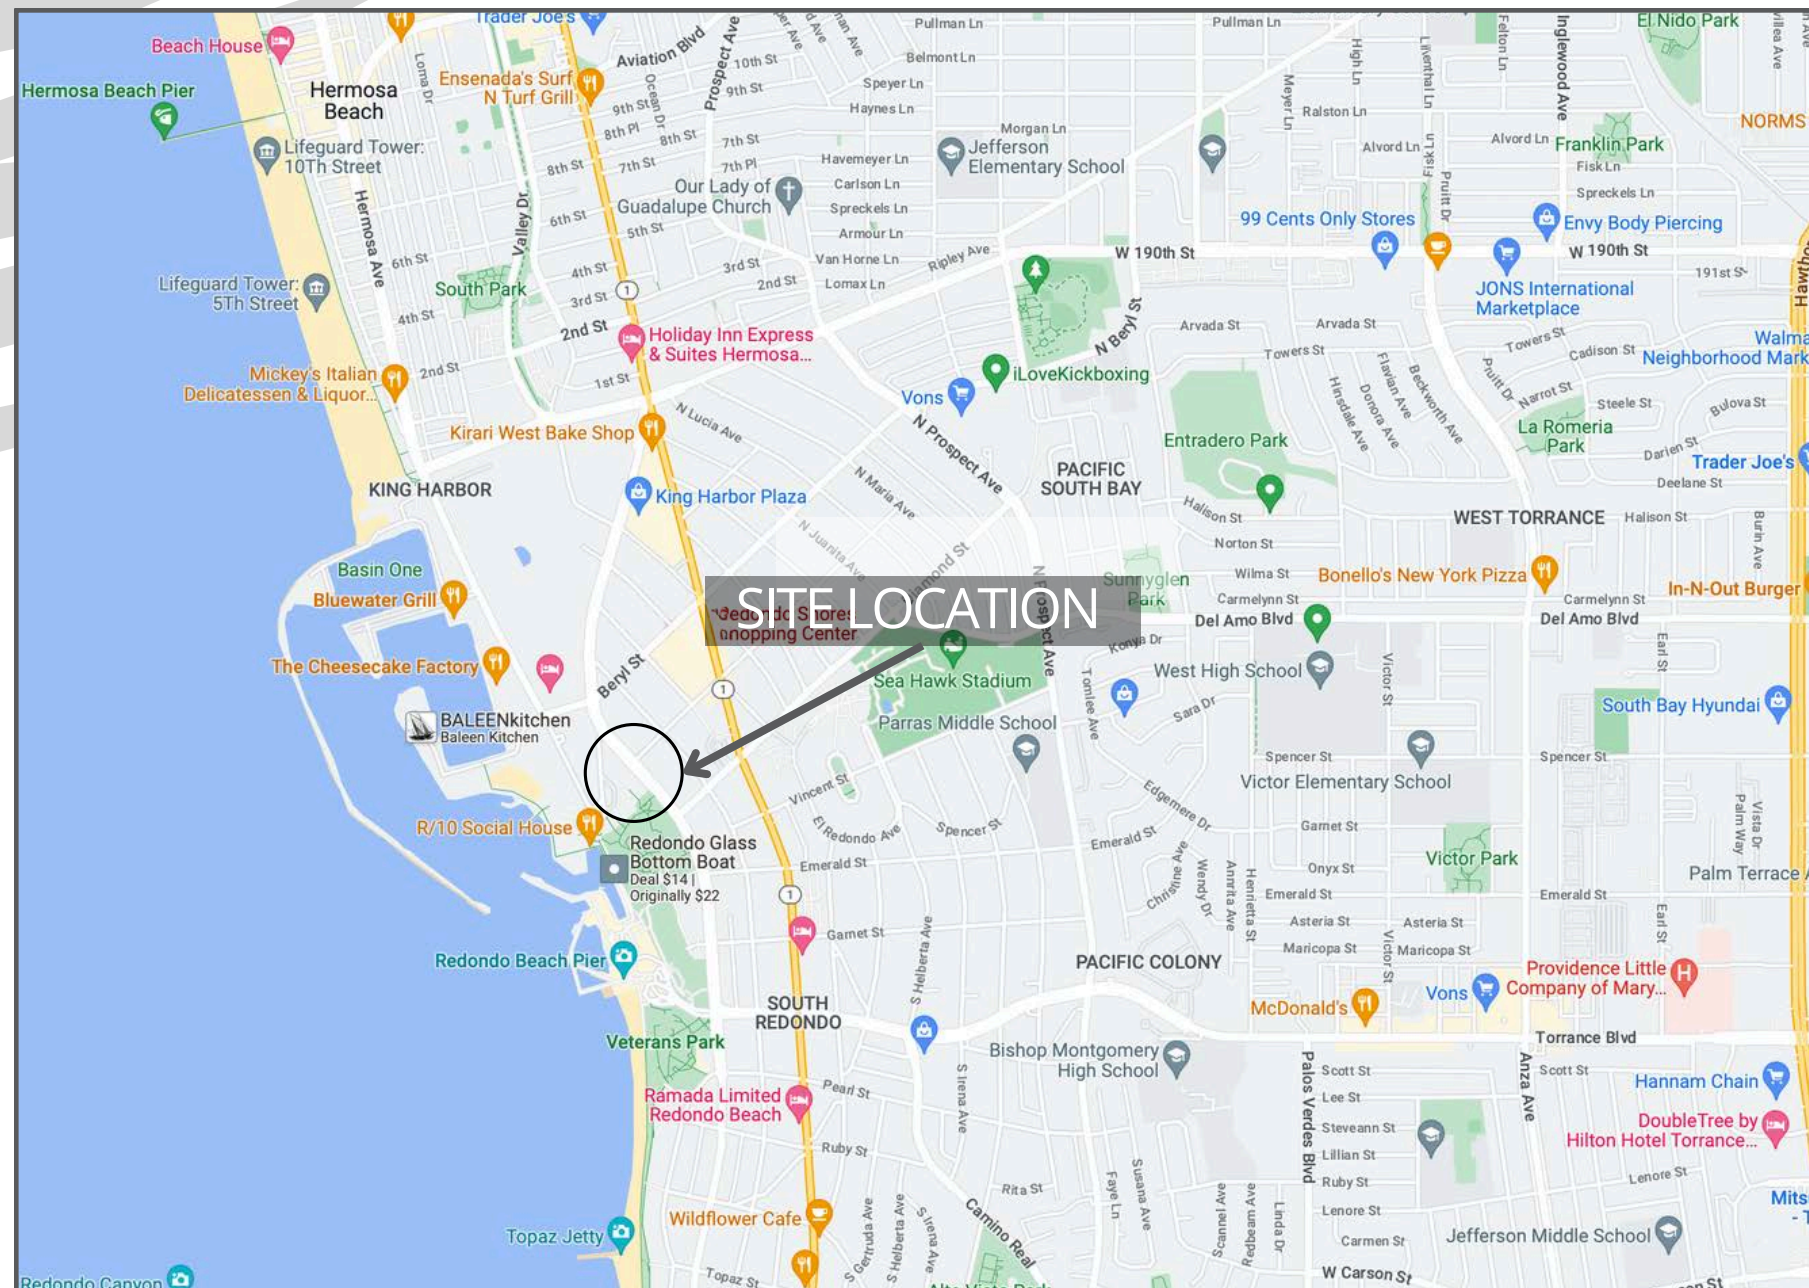

# REDONDO SHORES

401-413 N. Pacific Coast Hwy. & Carnelian St.  
Redondo Beach, CA 90277

## SITE HIGHLIGHTS

- **Whole Foods Community Retail Center**
- 52,950 VPD on Pacific Coast Hwy.
- **Meet Daily Needs:** Join a center where customers come for their everyday essentials, from groceries to household items.

## SITE LOCATION

REDONDO SHORES SHOPPING CENTER

401-413 N. PACIFIC COAST HWY., REDONDO BEACH, CA 90277

## SITE LOCATION

REDONDO SHORES SHOPPING CENTER

401-413 N. PACIFIC COAST HWY., REDONDO BEACH, CA 90277

All logos and trademarks are the property of their respective owners and are used for illustrative purposes only.